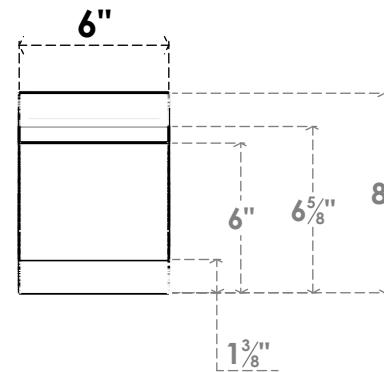

ITEM NUMBER: BRCPC060X08000X08000OLY

6"W X 8"D X 8"H OLYMPIC ARCHITECTURAL GRADE PVC CLOSED KNEE BRACE

SIDE PROFILE

FRONT PROFILE

ISOMETRIC

EKENA MILLWORK
2300 WEST MAIN ST.
CLARKSVILLE, TX 75426
TOLL FREE: 866-607-0453
WWW.EKENAMILLWORK.COM