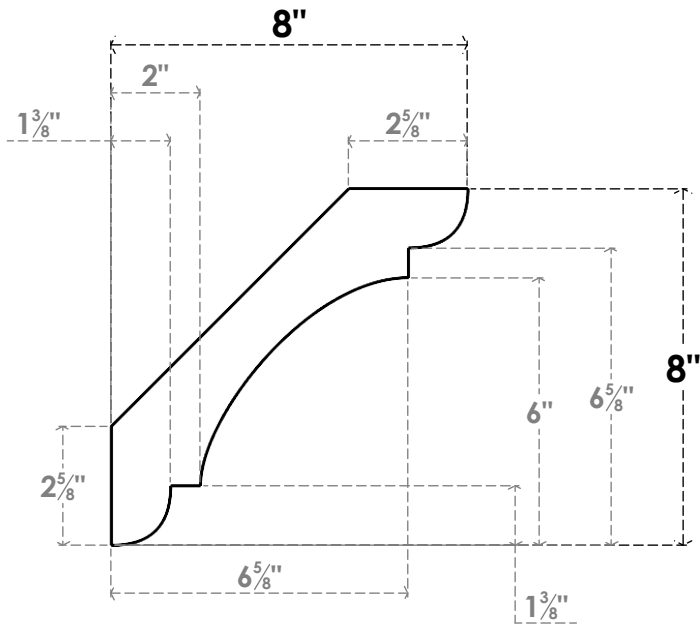

ITEM NUMBER: BRCPC060X08000X08000OLY

6"W X 8"D X 8"H OLYMPIC ARCHITECTURAL GRADE PVC CLOSED KNEE BRACE

SIDE PROFILE

FRONT PROFILE

ISOMETRIC

EKENA MILLWORK
2300 WEST MAIN ST.
CLARKSVILLE, TX 75426
TOLL FREE: 866-607-0453
WWW.EKENAMILLWORK.COM